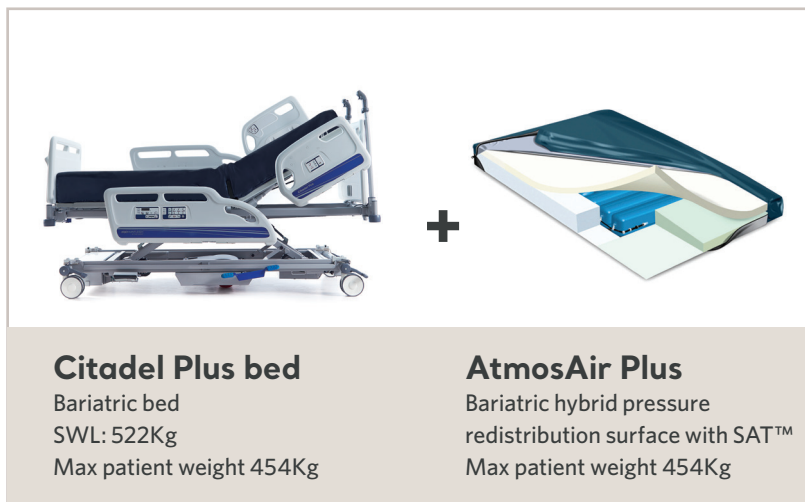

Arjo Bariatric Rentals

Call
Arjo Rental
1800 00 7368
(RENT)

Citadel Plus bed
Bariatric bed
SWL: 522Kg
Max patient weight 454Kg

Citadel Plus bed
Bariatric bed
SWL: 522Kg
Max patient weight 454Kg

AtmosAir Plus
Bariatric hybrid pressure redistribution surface with SAT™
Max patient weight 454Kg

Sapphire & Comfort Turn
Bariatric alternating and turn assist, low air loss mattress replacement
Max patient weight 454Kg

Semi Permanent Gantry
SWL: 272kg with Maxi Sky® 2
SWL: 454kg with Maxi Sky® 1000

Tenor
Mobile passive sling lifter
SWL: 320Kg

Skin IQ 1000
Arjo's Skin IQ Microclimate Manager is a fluid resistant, vapour permeable mattress cover.

Seating Matters**
Bariatric chair

Carmina
Bariatric shower commode chair
SWL: 320Kg